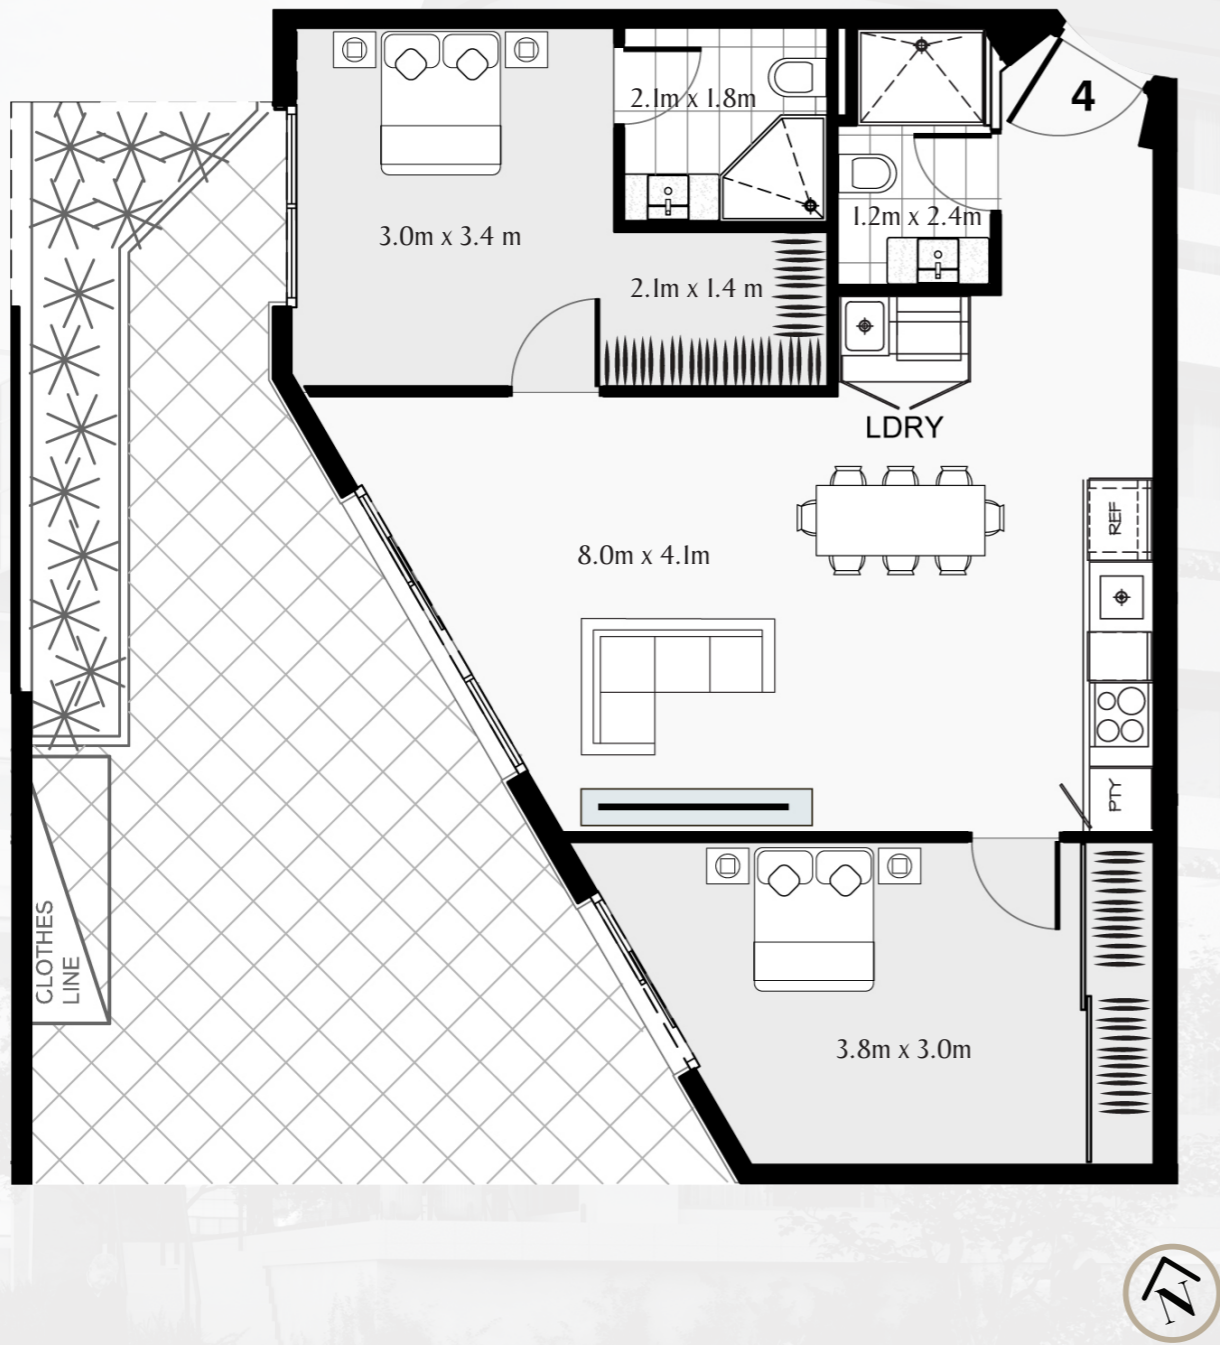

*Apartment* **G4**

*Lifestyle,  
space &  
grandeur,  
look no further*

The   
**Dalgety**

# Apartment G4

- 1
- 2
- 2

**Specs:** Interior 75.91sqm + POS 39.99sqm = Total 115.90sqm

*Step out  
in style  
at the  
Dalgety*