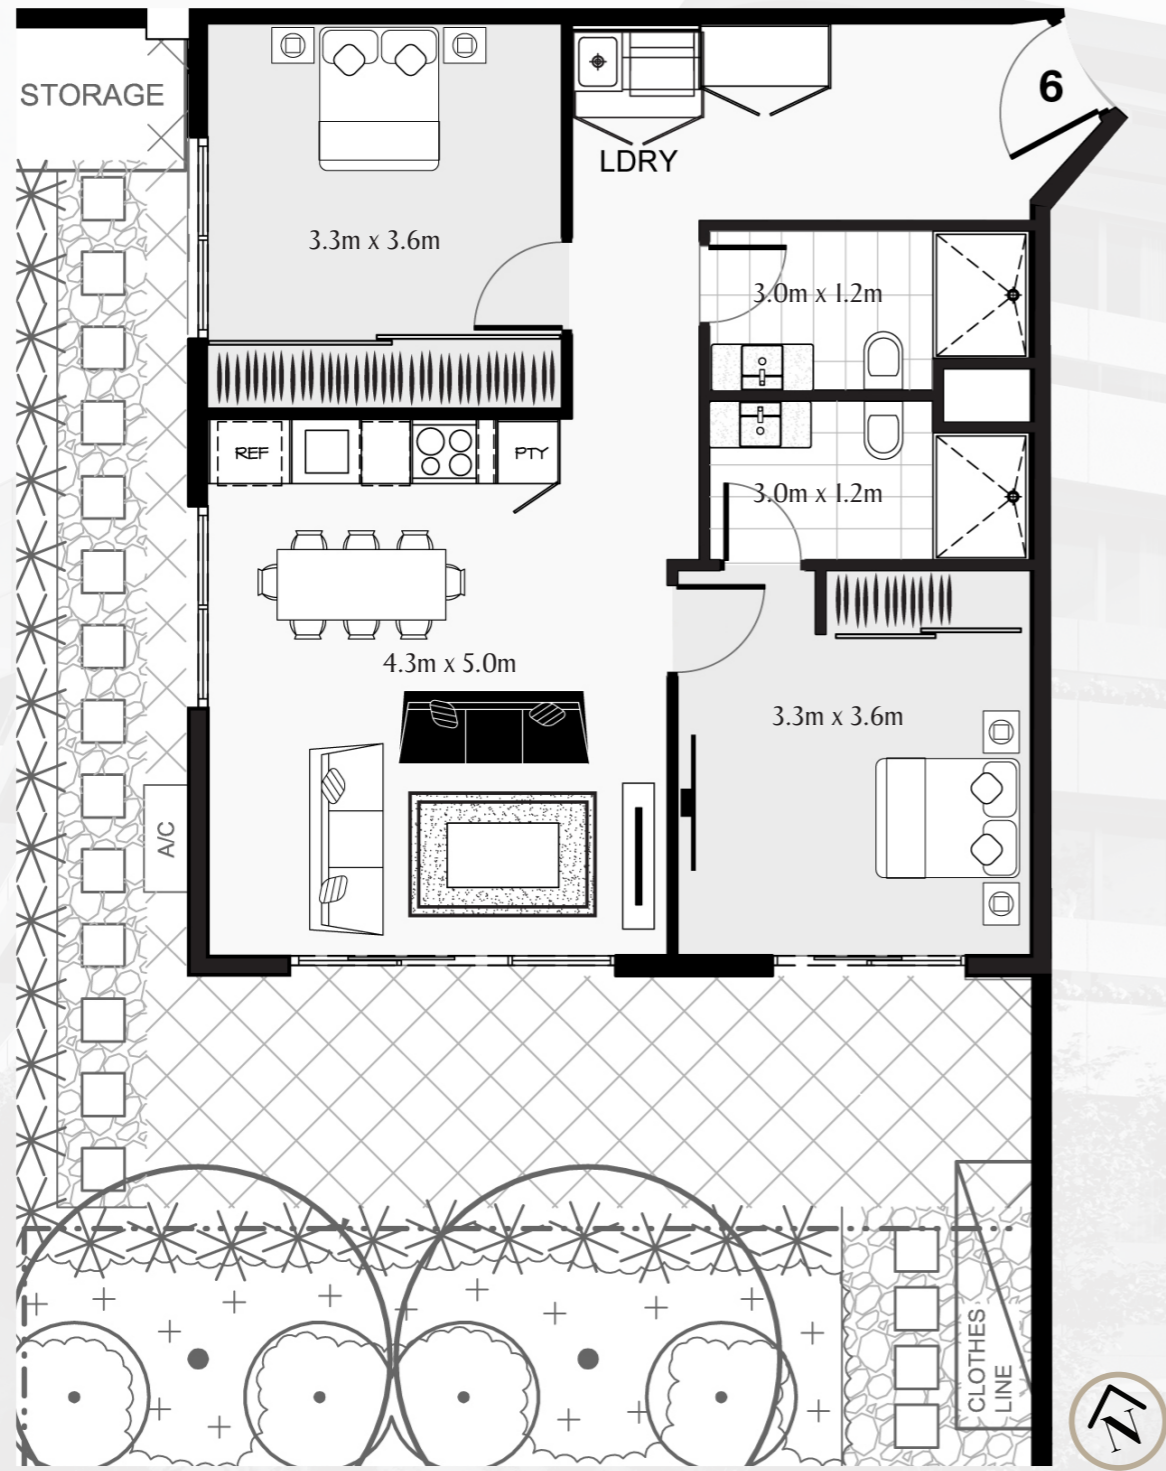

*Apartment* **G6**

*Lifestyle,  
space &  
grandeur,  
look no further*

The   
**Dalgety**

# Apartment G6

- 1
- 2
- 2

**Specs:** Interior + POS = Total  
 73.66sqm + 60.08sqm = 133.74sqm

*Step out  
in style  
at the  
Dalgety*

The   
Dalgety